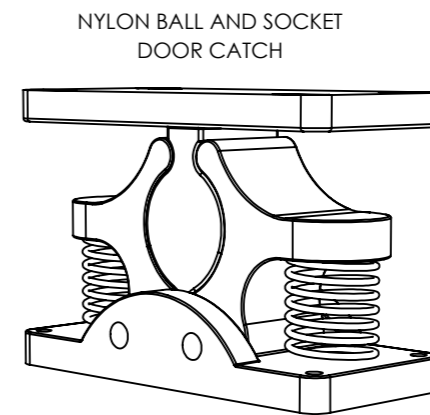

SPECIFICATION	
MATERIAL	3-4MM GRP
FIXING POINTS	100MM ² PADS TOP & BOTTOM BACK
IP RATING	IP56
SEAL	EPDM
HINGES	NYLON GRAPHITE
DOOR CATCH	NYLON BALL AND SOCKET
DOOR HANDLE	RECESSED NYLON ROD
COLOUR	RED RAL3000
LETTERING	"FIRE EXTINGUISHER"
LETTERING SIZE AND COLOUR	30MM WHITE

M:\Cabinet CAD New\Cabinets\JB01-JB10\JB01\JB01\

	NAME	DATE
DRAWN	TW	16/03/2018
CHK'D	XX	16/03/2018
APPV'D	XX	16/03/2018
MFG	XX	16/03/2018
Q.A	XX	16/03/2018

MODEL:	JB01	DO NOT SCALE DRAWING	REVISION	A
UNLESS OTHERWISE SPECIFIED DIMENSIONS ARE IN MILLIMETERS			TOLERANCE 5% +/-	
	FACTORY LANE, BASON BRIDGE, HIGHBRIDGE, SOMERSET, TA9 4RN, UK		CABINET DETAILS: 972H x 472W x 276D DOOR APERTURE: 790H x 266W INTERNAL DEPTH: 222 WEIGHT: 10KG	
	JOBIRD.CO.UK		QUOTE REFERENCE:	CUSTOMER:
	INFO@JOBIRD.CO.UK		JRBQXXXXX	XXXXX
+44 (0)1278 785546		SCALE 1:7	SHEET 1 of 1	