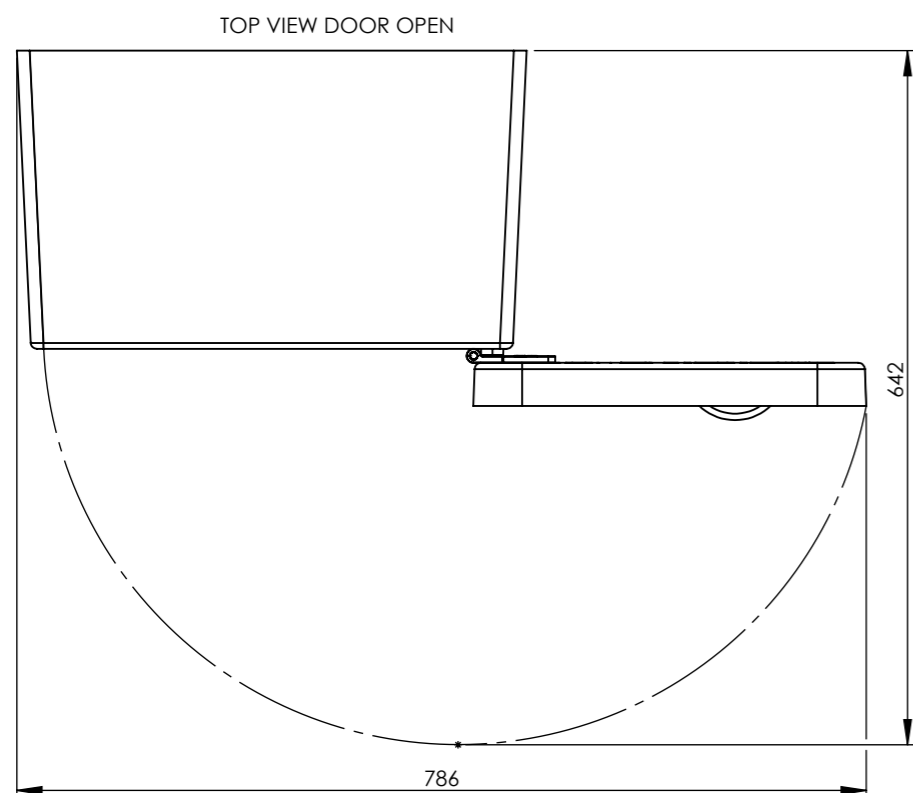

SPECIFICATION	
MATERIAL	3-4MM GRP
FIXING POINTS	100MM ² PADS TOP & BOTTOM BACK
IP RATING	IP56
SEAL	EPDM
HINGES	NYLON GRAPHITE
DOOR CATCH	NYLON BALL AND SOCKET
DOOR HANDLE	RECESSED NYLON ROD
COLOUR	RED RAL3000
LETTERING	"FIRE EXTINGUISHER"
LETTERING SIZE AND COLOUR	30MM WHITE

M:\Cabinet CAD New\Cabinets\JB01-JB10\JB01\JB01\

	NAME	DATE
DRAWN	TW	16/03/2018
CHK'D	XX	16/03/2018
APPV'D	XX	16/03/2018
MFG	XX	16/03/2018
Q.A	XX	16/03/2018

MODEL:	JB01	DO NOT SCALE DRAWING	REVISION	A
UNLESS OTHERWISE SPECIFIED DIMENSIONS ARE IN MILLIMETERS			TOLERANCE 5% +/-	
	FACTORY LANE, BASON BRIDGE, HIGHBRIDGE, SOMERSET, TA9 4RN, UK		CABINET DETAILS: 972H x 472W x 276D DOOR APERTURE: 790H x 266W INTERNAL DEPTH: 222 WEIGHT: 10KG	
	JOBIRD.CO.UK		QUOTE REFERENCE:	CUSTOMER:
	INFO@JOBIRD.CO.UK		JRBQXXXXX	XXXXX
+44 (0)1278 785546		SCALE 1:7	SHEET 1 of 1	