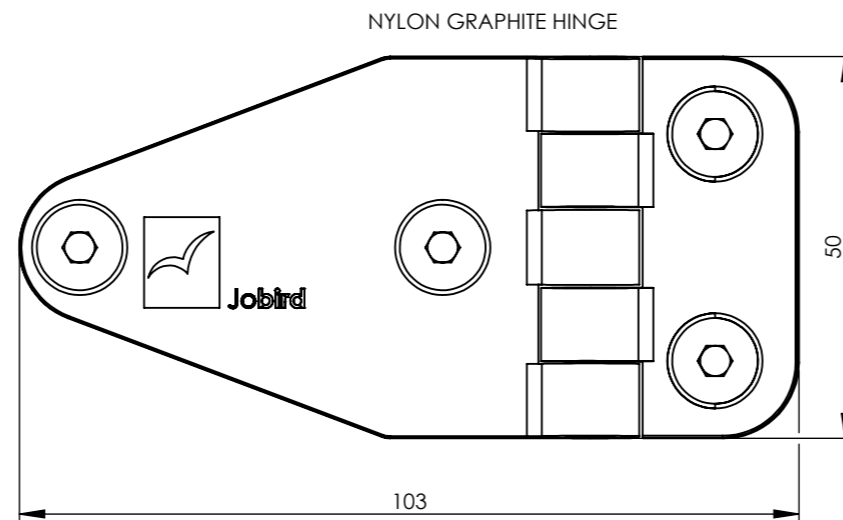

SPECIFICATION	
MATERIAL	3-4MM GRP
FIXING POINTS	100MM ² PADS TOP & BOTTOM BACK
IP RATING	IP56
SEAL	EPDM
HINGES	NYLON GRAPHITE
DOOR CATCH	NYLON BALL AND SOCKET
DOOR HANDLE	RECESSED NYLON ROD
COLOUR	RED RAL3000
LETTERING	"FIRE EXTINGUISHER"
LETTERING SIZE AND COLOUR	30MM WHITE

M:\Cabinet CAD New\Cabinets\JB01-JB10\JB01\JB01\

	NAME	DATE
DRAWN	TW	16/03/2018
CHK'D	XX	16/03/2018
APPV'D	XX	16/03/2018
MFG	XX	16/03/2018
Q.A	XX	16/03/2018

MODEL:	JB01	DO NOT SCALE DRAWING	REVISION	A
UNLESS OTHERWISE SPECIFIED DIMENSIONS ARE IN MILLIMETERS			TOLERANCE 5% +/-	
	FACTORY LANE, BASON BRIDGE, HIGHBRIDGE, SOMERSET, TA9 4RN, UK		CABINET DETAILS: 972H x 472W x 276D DOOR APERTURE: 790H x 266W INTERNAL DEPTH: 222 WEIGHT: 10KG	
	JOBIRD.CO.UK		QUOTE REFERENCE:	CUSTOMER:
	INFO@JOBIRD.CO.UK		JRBQXXXXX	XXXXX
+44 (0)1278 785546		SCALE 1:7	SHEET 1 of 1	