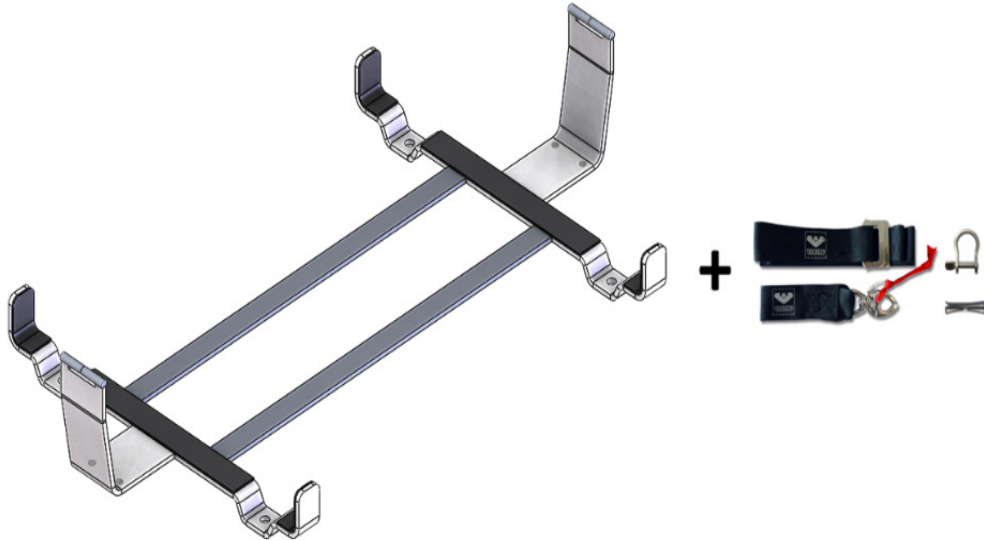

Stainless steel cradle, including lashing for 4UKL & 6UKCL in square container

Material no.: 1031219

A stainless steel cradle for VIKING RescYou™ Ocean and RescYou™ Coastal liferafts. To ensure quick access the container is mounted on the cradle by a single strap with a quick release buckle. Predrilled holes have a diameter of Ø11.

Configurations: Hammar hydrostatic release unit can be attached to the container.
Rail mounting kit: VIKING item number 1031221

Cradle fits the following liferaft sizes:

Raft Type	Emergency pack				
	ISO PACK I	ISO PACK II	NON SOLAS / SOLAS B	E-PACK	COASTAL
4UKL		X	X	X	
6UKL					
8UKL					
6UKCL					X
8UKCL					

Material:	Stainless steel AISI 316
Dimensions:	H 15.000 x L 74.000 x W 42.000 cm
Weight:	3.32 kg
Surface treatment:	Electro polished
Welding:	According to DS/EN 5871 class C
Lashing for fixing of liferaft:	Included