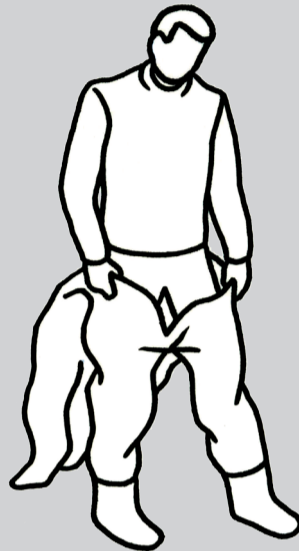

SOLAS Immersion Suit PS5002

Donning Instructions

1 Remove hood and footwear

2 Don the suit - legs first

3 Put on the hood. Tighten the foot straps

4 Tighten adjustment straps inside the suit to fit

5 Zip up the front zipper

6 Fit the D-ring into snaphook across chest

7 Don the gloves

8 Jump into the water - feet first and turn onto your back.

If necessary switch on the locating light