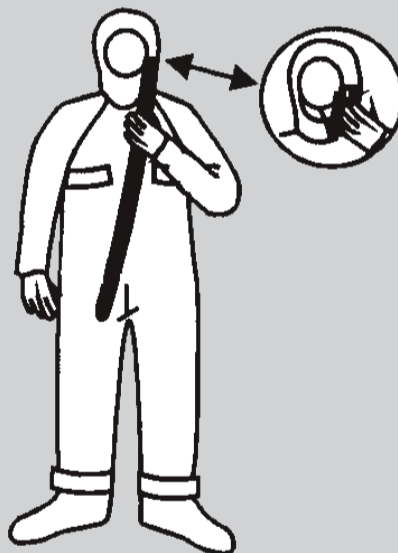

SOLAS Immersion Suit PS5002

Donning Instructions

1 Remove hood and footwear

2 Don the suit - legs first

3 Put on the hood. Tighten the foot straps

4 Tighten adjustment straps inside the suit to fit

5 Zip up the front zipper

6 Fit the D-ring into snaphook across chest

7 Don the gloves

8 Jump into the water - feet first and turn onto your back.

If necessary switch on the locating light