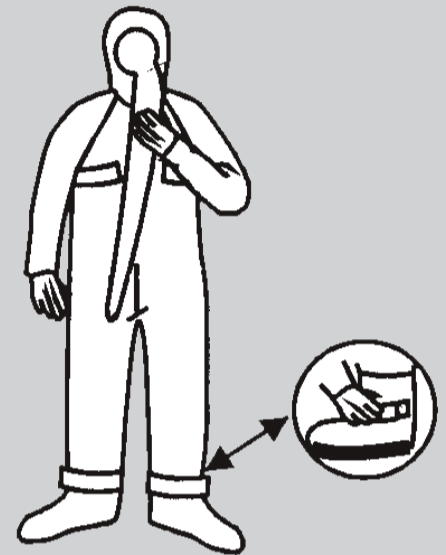

SOLAS Immersion Suit PS5002

Donning Instructions

1 Remove hood and footwear

2 Don the suit - legs first

3 Put on the hood. Tighten the foot straps

4 Tighten adjustment straps inside the suit to fit

5 Zip up the front zipper

6 Fit the D-ring into snaphook across chest

7 Don the gloves

8 Jump into the water - feet first and turn onto your back.

If necessary switch on the locating light