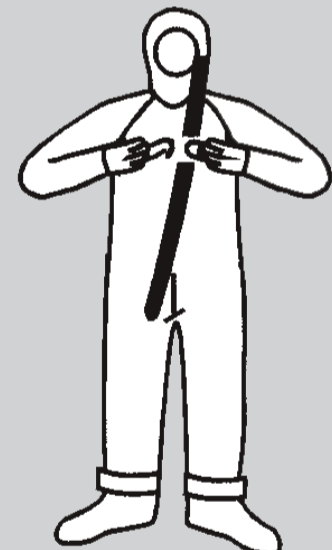

SOLAS Immersion Suit PS5002

Donning Instructions

1 Remove hood and footwear

2 Don the suit - legs first

3 Put on the hood. Tighten the foot straps

4 Tighten adjustment straps inside the suit to fit

5 Zip up the front zipper

6 Fit the D-ring into snaphook across chest

7 Don the gloves

8 Jump into the water - feet first and turn onto your back.

If necessary switch on the locating light