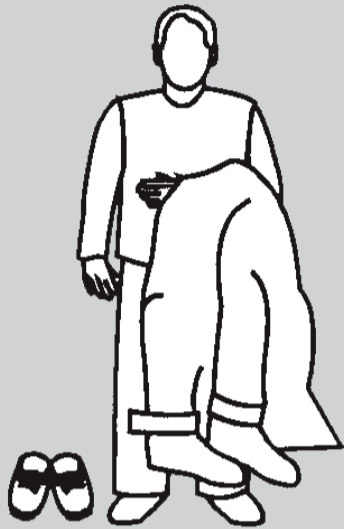

SOLAS Immersion Suit PS5002

Donning Instructions

1 Remove hood and footwear

2 Don the suit - legs first

3 Put on the hood. Tighten the foot straps

4 Tighten adjustment straps inside the suit to fit

5 Zip up the front zipper

6 Fit the D-ring into snaphook across chest

7 Don the gloves

8 Jump into the water - feet first and turn onto your back.

If necessary switch on the locating light