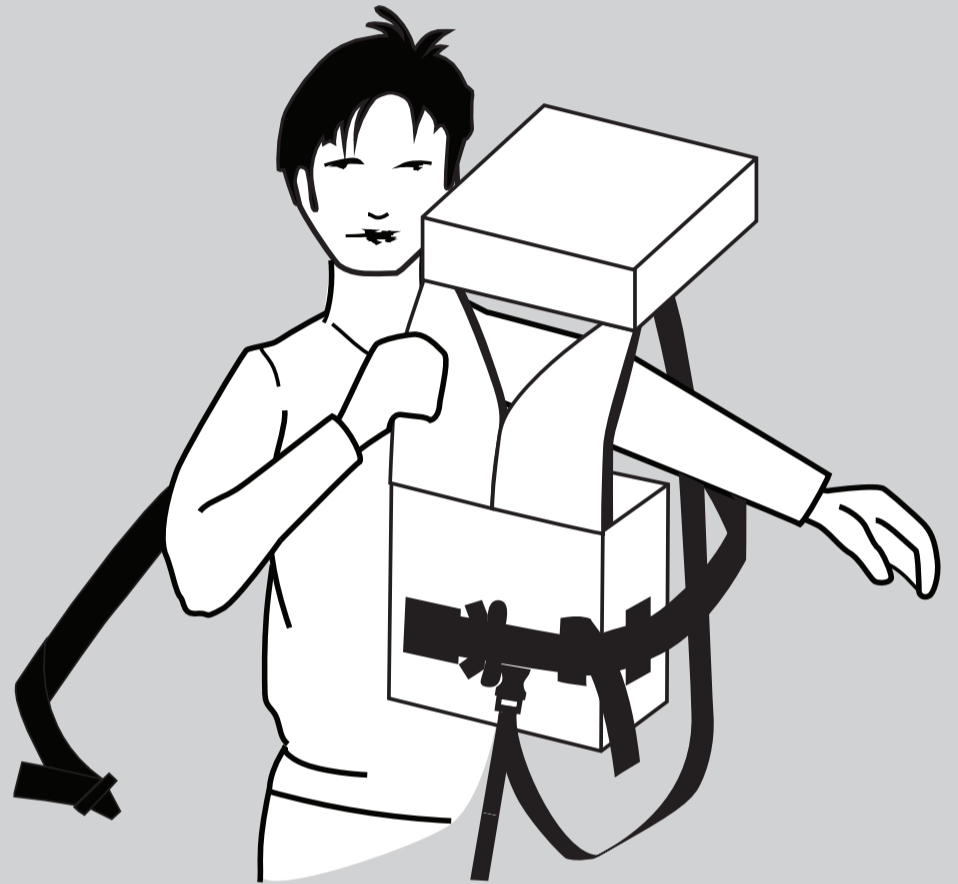

VIKING lifejacket PV9530, adult

Donning instructions

1 Unpack lifejacket

2 Pull the lifejacket over the head

3 Fasten the buckle and tighten the waist belt in a horizontal position

4 **IMPORTANT:** Unfasten crotch strap buckle and bring crotch strap up between the legs and fasten buckle