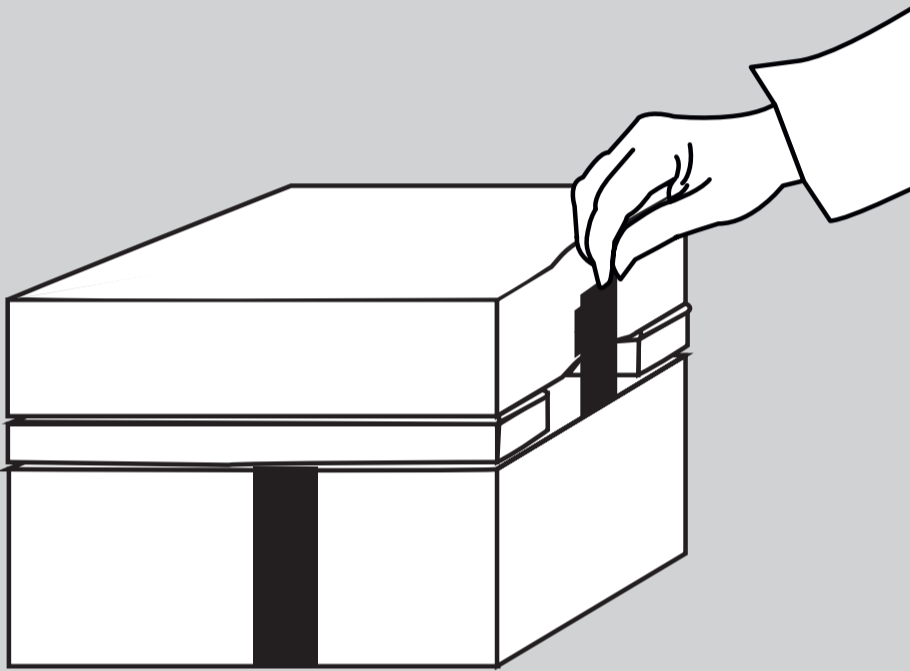

VIKING lifejacket PV9530, adult

Donning instructions

1 Unpack lifejacket

2 Pull the lifejacket over the head

3 Fasten the buckle and tighten the waist belt in a horizontal position

4 **IMPORTANT:** Unfasten crotch strap buckle and bring crotch strap up between the legs and fasten buckle