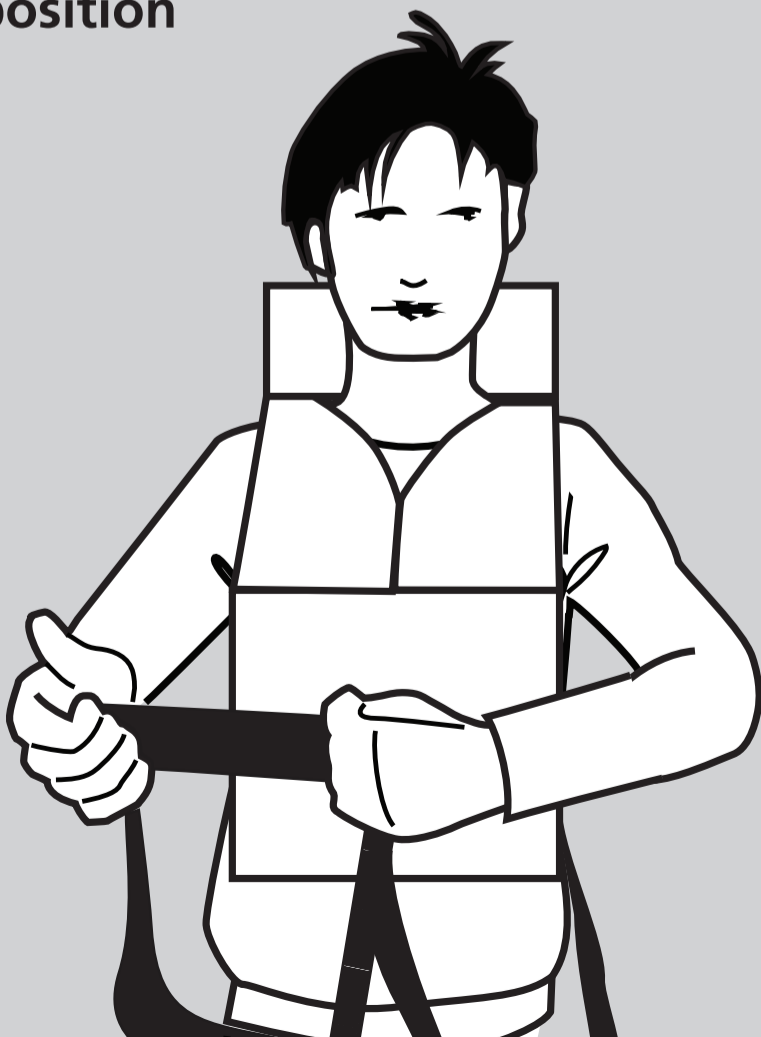

VIKING lifejacket PV9530, adult

Donning instructions

1 Unpack lifejacket

2 Pull the lifejacket over the head

3 Fasten the buckle and tighten the waist belt in a horizontal position

4 **IMPORTANT:** Unfasten crotch strap buckle and bring crotch strap up between the legs and fasten buckle