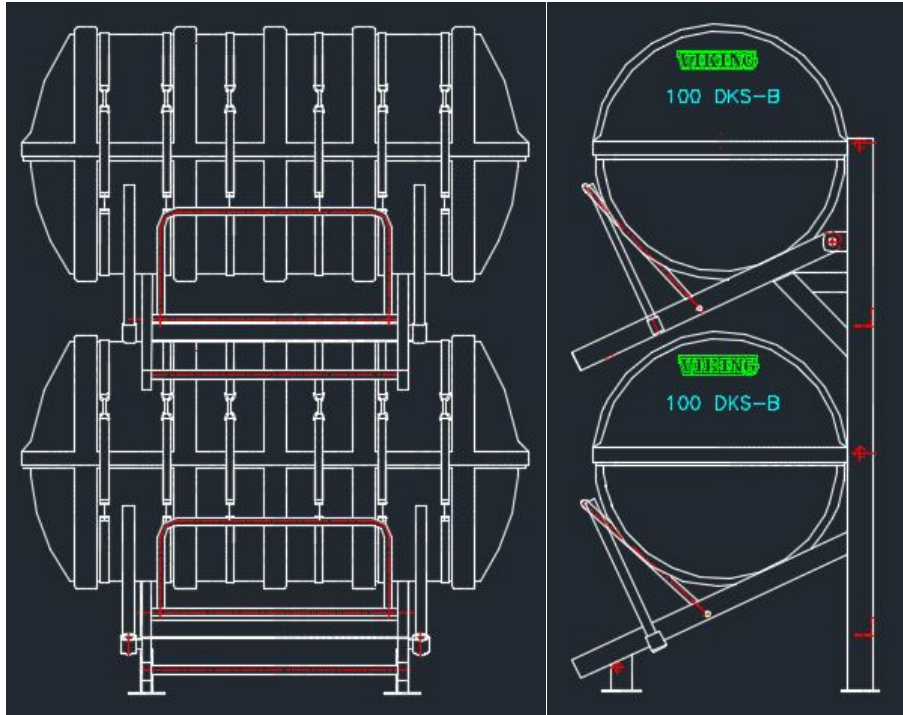

Double column rack for 50DKS, 100DKS, 150DKR & 150IBA

Material no.: 1014836

A column rack designed to ensure that the liferafts will immediately drop into the water without assistance. For throw overboard liferafts weighting more than 185 kg sliding ramps are mandatory, in accordance with the SOLAS convention chapter III regulation 16.

Column rack fits the following liferaft sizes:

- 50 DKS (only A-pack)
- 100DKS (only B-pack)
- 150DKR
- 150IBA

Material:	Black steel (S235JR/S275JR/EN10025-2/SS400/TIS1479)
Dimensions:	H 218 x L 122 x W 121 cm
Weight:	175 kg
Surface treatment:	Sandblasted and prime coated
Welding:	According to DS/EN 5817 class C
Lashing for fixing of liferaft:	Not included (lashing item number: 1014837)